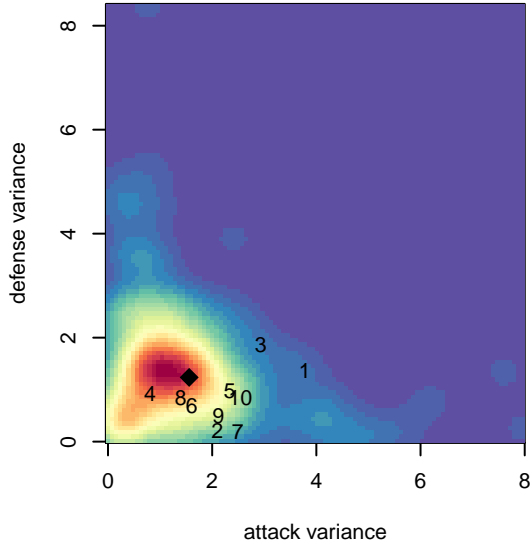

ISC Gunners B Blue G02

Issaquah SC
 Issaquah, WA
 G02 total strength=1320
 attack=7.88 defense=4.67
 fall league = PSPL Classic 2 U16

alt names used:
 ISC GUNNERS FC ISC GUNNERS G02 B BLU
 ISC Gunners G02B Blue
 ISC Gunners G02B Blue
 ISC Gunners G02B Blue
 ISC Gunners G02B Blue

Venues played:
 2017 Starfire Spring Classic GU16
 2017 Sounders FC Cup GU16 Silver
 2017 WA Rush Cup GU16 Silver
 2017 PSPL Classic 2 U16
 2017 PacNW Winter Classic 2002 Showcase P

ISC Gunners B Blue G02
 Dots are actual minus expected GF (blue circles) and GA (red triangles).
 Blue line is smoothed change in attack strength. Red is smoothed change in defense strength.

**attack and defense variance (black dot)
relative to other teams
and top 10 in region**

**attack and defense rating
relative to others at age
and all opponents in last 13 months**

Performance relative to 13 month average