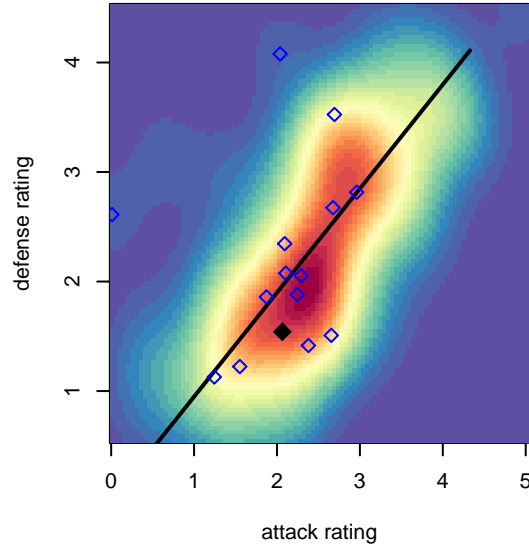

ISC Gunners B Blue G02

Issaquah SC
 Issaquah, WA
 G02 total strength=1320
 attack=7.88 defense=4.67
 fall league = PSPL Classic 2 U16

alt names used:
 ISC GUNNERS FC ISC GUNNERS G02 B BLU
 ISC Gunners G02B Blue
 ISC Gunners G02B Blue
 ISC Gunners G02B Blue
 ISC Gunners G02B Blue

Venues played:
 2017 Starfire Spring Classic GU16
 2017 Sounders FC Cup GU16 Silver
 2017 WA Rush Cup GU16 Silver
 2017 PSPL Classic 2 U16
 2017 PacNW Winter Classic 2002 Showcase P

ISC Gunners B Blue G02
 Dots are actual minus expected GF (blue circles) and GA (red triangles).
 Blue line is smoothed change in attack strength. Red is smoothed change in defense strength.

**attack and defense variance (black dot)
relative to other teams
and top 10 in region**

**attack and defense rating
relative to others at age
and all opponents in last 13 months**

Performance relative to 13 month average