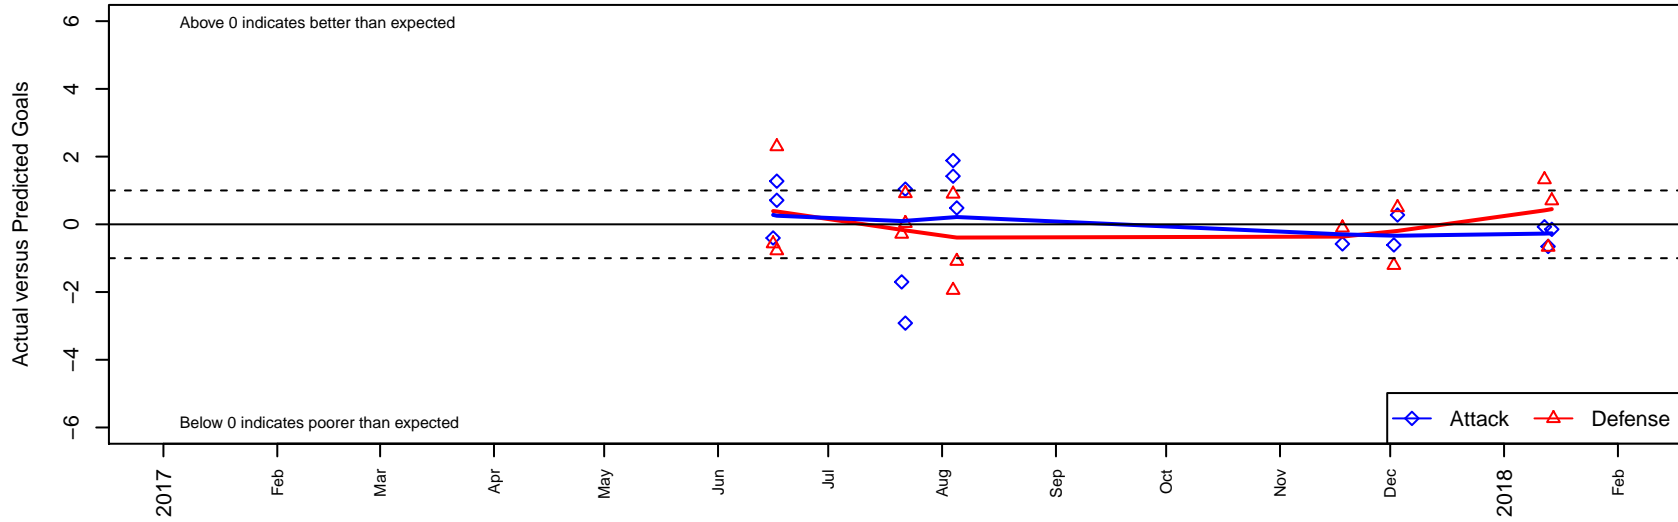

ISC Gunners B Blue G02

Issaquah SC
 Issaquah, WA
 G02 total strength=1320
 attack=7.88 defense=4.67
 fall league = PSPL Classic 2 U16

alt names used:
 ISC GUNNERS FC ISC GUNNERS G02 B BLU
 ISC Gunners G02B Blue
 ISC Gunners G02B Blue
 ISC Gunners G02B Blue
 ISC Gunners G02B Blue

Venues played:
 2017 Starfire Spring Classic GU16
 2017 Sounders FC Cup GU16 Silver
 2017 WA Rush Cup GU16 Silver
 2017 PSPL Classic 2 U16
 2017 PacNW Winter Classic 2002 Showcase P

ISC Gunners B Blue G02
 Dots are actual minus expected GF (blue circles) and GA (red triangles).
 Blue line is smoothed change in attack strength. Red is smoothed change in defense strength.

**attack and defense variance (black dot)
relative to other teams
and top 10 in region**

**attack and defense rating
relative to others at age
and all opponents in last 13 months**

Performance relative to 13 month average