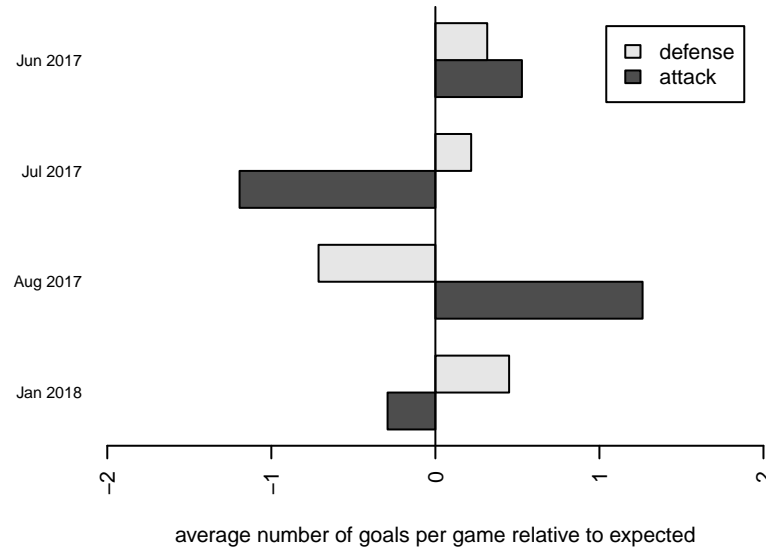

Performance relative to 13 month average