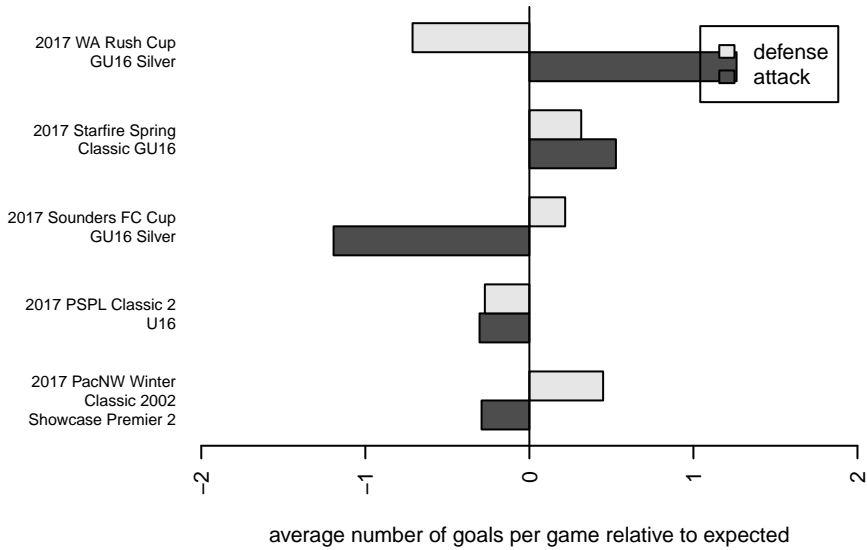

ISC Gunners B Blue G02

Issaquah SC
 Issaquah, WA
 G02 total strength=1320
 attack=7.88 defense=4.67
 fall league = PSPL Classic 2 U16

alt names used:
 ISC GUNNERS FC ISC GUNNERS G02 B BLU
 ISC Gunners G02B Blue
 ISC Gunners G02B Blue
 ISC Gunners G02B Blue
 ISC Gunners G02B Blue

Venues played:
 2017 Starfire Spring Classic GU16
 2017 Sounders FC Cup GU16 Silver
 2017 WA Rush Cup GU16 Silver
 2017 PSPL Classic 2 U16
 2017 PacNW Winter Classic 2002 Showcase P

ISC Gunners B Blue G02
 Dots are actual minus expected GF (blue circles) and GA (red triangles).
 Blue line is smoothed change in attack strength. Red is smoothed change in defense strength.

**attack and defense variance (black dot)
relative to other teams
and top 10 in region**

**attack and defense rating
relative to others at age
and all opponents in last 13 months**

Performance relative to 13 month average