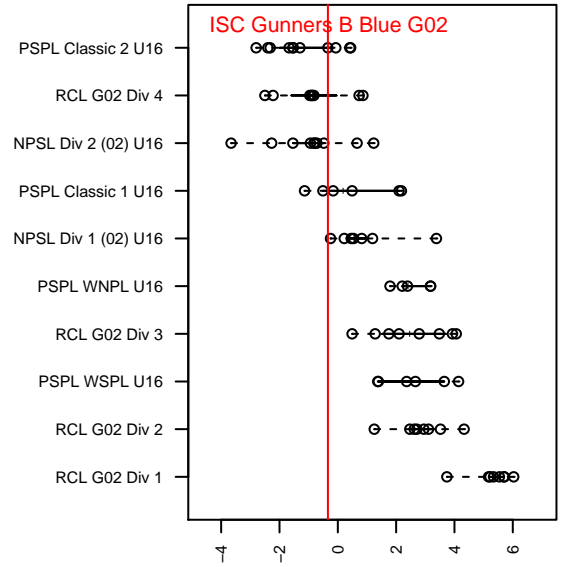

ISC Gunners B Blue G02

Issaquah SC
 Issaquah, WA
 G02 total strength=1320
 attack=7.88 defense=4.67
 fall league = PSPL Classic 2 U16

alt names used:
 ISC GUNNERS FC ISC GUNNERS G02 B BLU
 ISC Gunners G02B Blue
 ISC Gunners G02B Blue
 ISC Gunners G02B Blue
 ISC Gunners G02B Blue

Venues played:
 2017 Starfire Spring Classic GU16
 2017 Sounders FC Cup GU16 Silver
 2017 WA Rush Cup GU16 Silver
 2017 PSPL Classic 2 U16
 2017 PacNW Winter Classic 2002 Showcase P

ISC Gunners B Blue G02
 Dots are actual minus expected GF (blue circles) and GA (red triangles).
 Blue line is smoothed change in attack strength. Red is smoothed change in defense strength.

**attack and defense variance (black dot)
relative to other teams
and top 10 in region**

**attack and defense rating
relative to others at age
and all opponents in last 13 months**

Performance relative to 13 month average